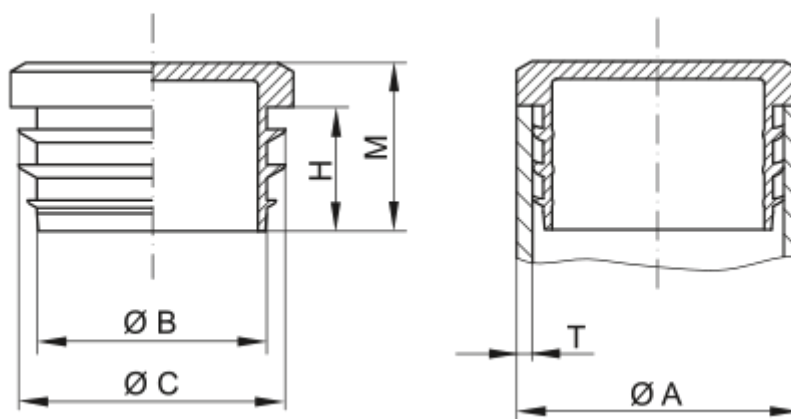

# Data Sheet

Article number: 59GPN320GL7023

Description: KLEE Finned plugs GPN 320 - 70 (Wall thickness 2-3)

## Measures

---

A = 70

B = 61

C = 66.5

H = 17

M = 22

T = 2-3